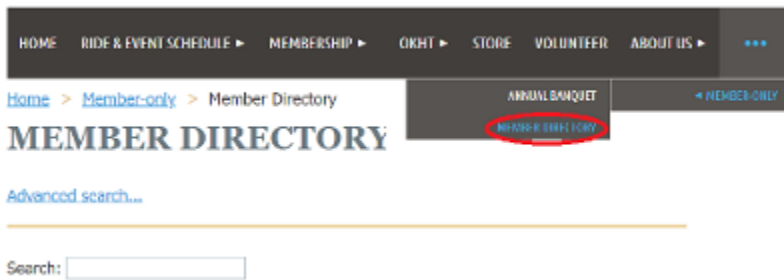

In case you did not know: Louisville's bike share program was shut down last year:

louvelo.com