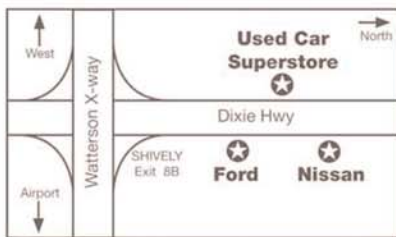

Byerly Ford 448-1661 4041 Dixie Hwy.	Byerly Nissan 448-8222 4027 Dixie Hwy.	Outside Louisville 1-877-9BYERLY www.byerly.com
---	---	--

CYCLING TEAM

CARSON TORPEY
 1051 Bardstown Road
 Louisville, KY 40204
 (502) 485-9795